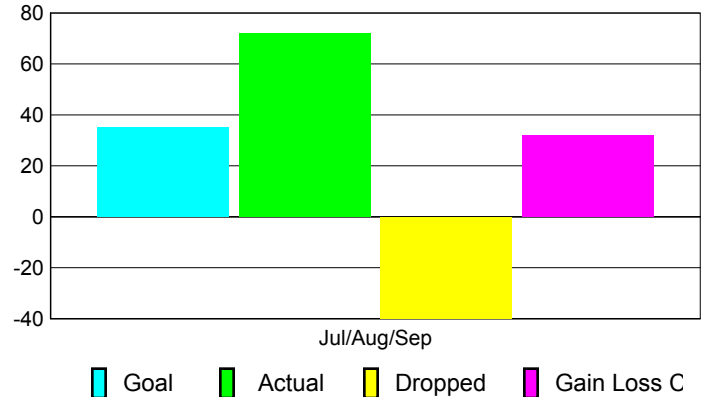

Membership Results 2010-2011

Goal, New, Dropped, Gain/Loss