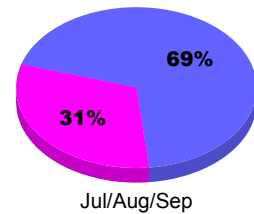

Membership Results
2010-2011

Membership
2009-2010

Month	Net Memb Goal	Actual New Memb	Actual Dropped Memb	Gain/Loss of Memb	Gain/Loss of Memb
Jul/Aug/Sep	35	72	-40	32	-9
Totals	35	72	-40	32	-9

Membership Results 2010-2011

Goal, New, Dropped, Gain/Loss

Comparison of Membership Gain/Loss

Current Year Compared to the Previous Year

Gender Comparison 2010-2011

■ Male ■ Female